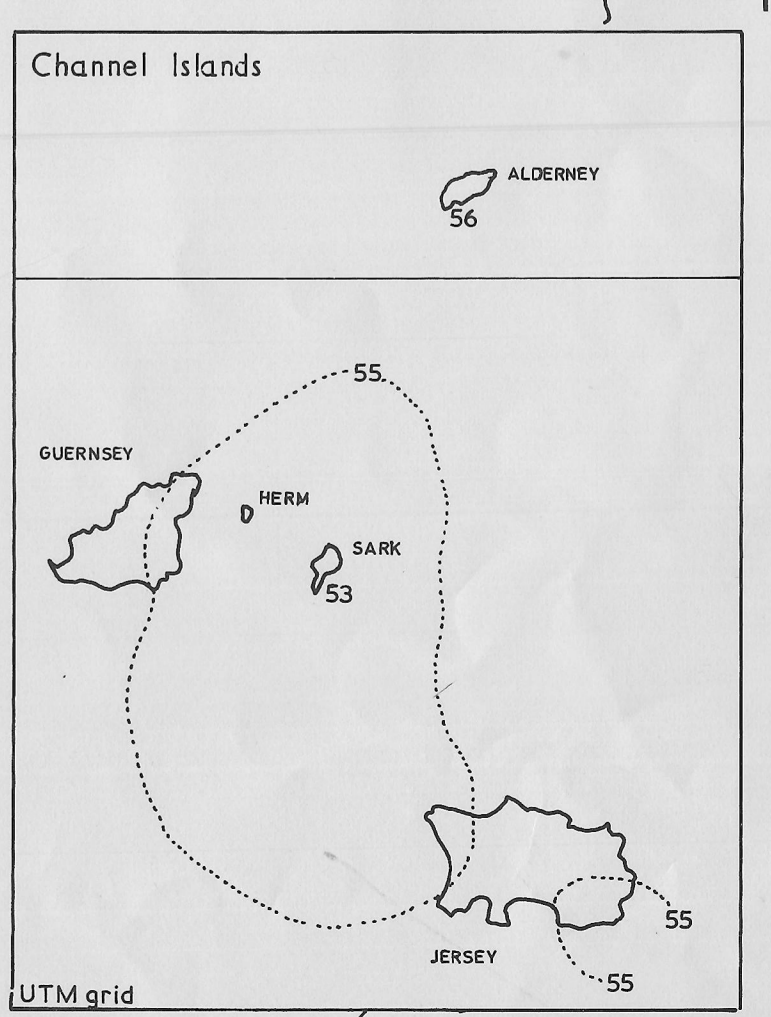

NORTH OF IRELAND
see separate map

REPUBLIC OF IRELAND

2-day M5 RAINFALL

M5 IS THE VALUE WITH
RETURN PERIOD 5 YEARS

millimetres

SCILLY ISLES