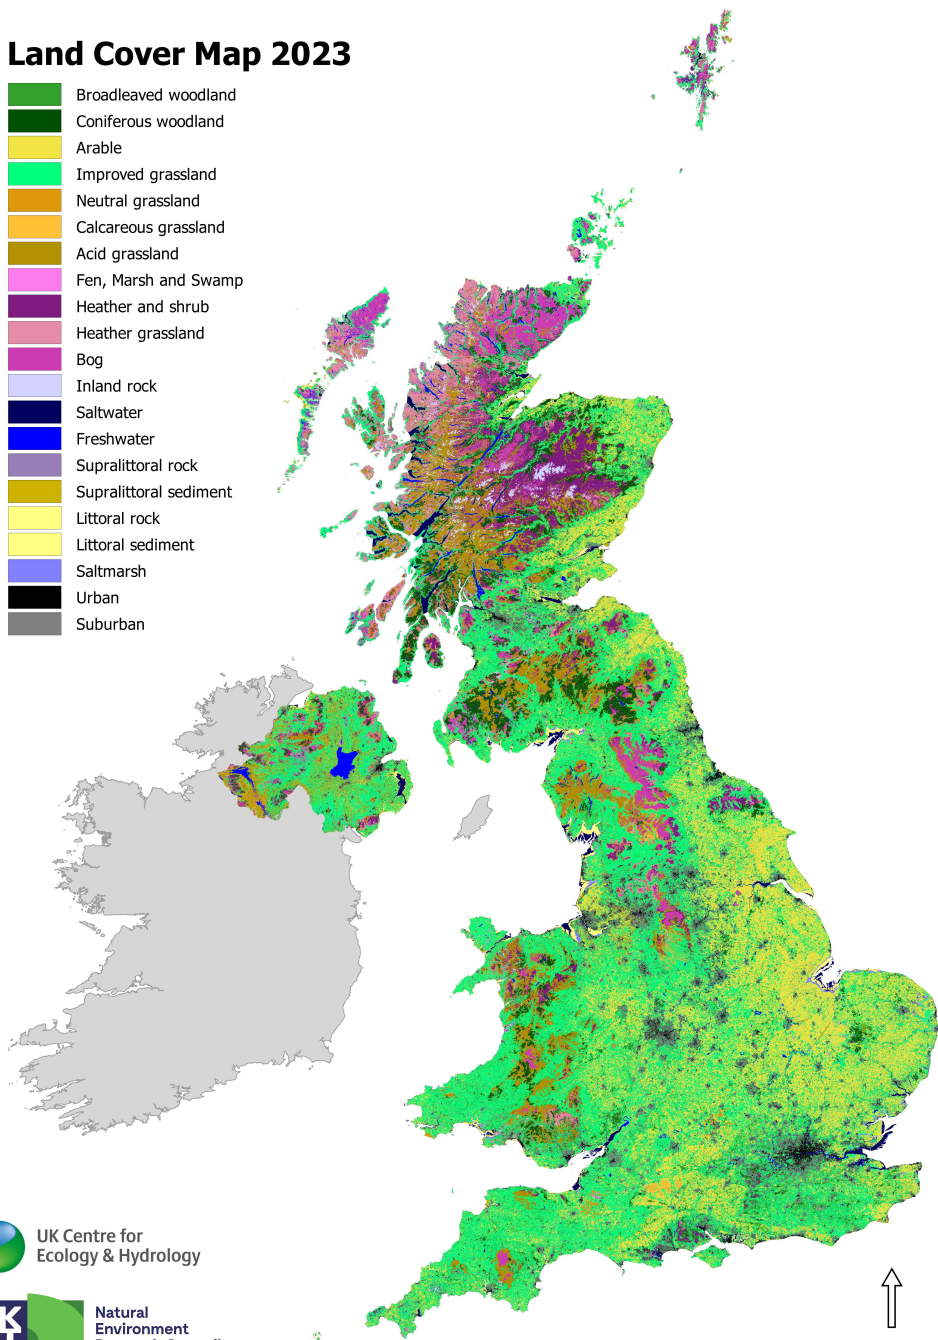

Land Cover Map 2023

 UK Centre for Ecology & Hydrology

 Natural Environment Research Council

Land Cover Map 2023 © UKCEH 2024. Contains Ordnance Survey data © Crown Copyright 2007, Licence number 100017572. Land & Property Services © Crown Copyright and database right 2007 VARCA 100513.