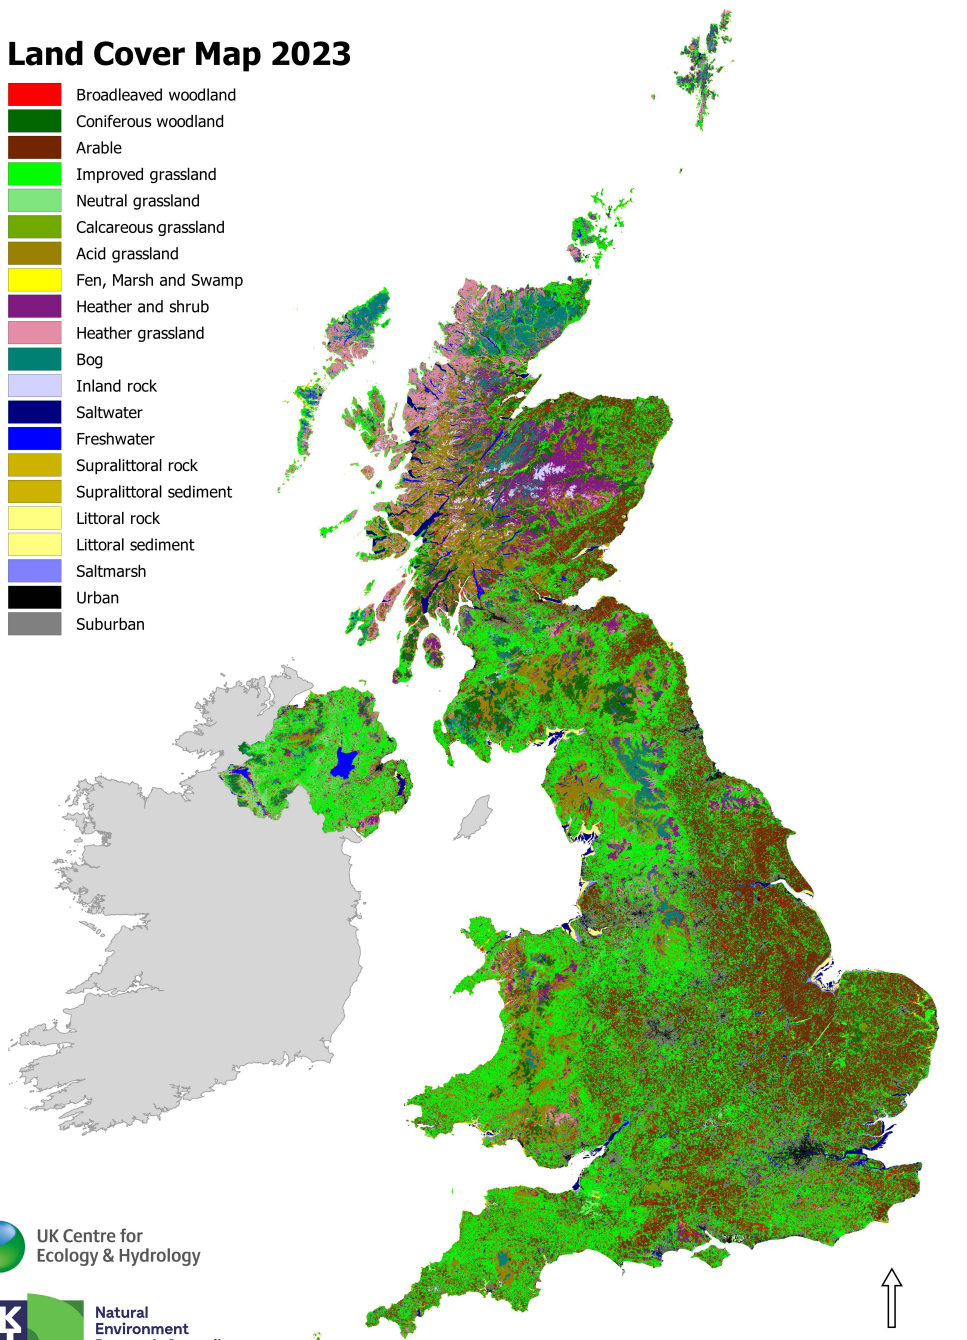

Land Cover Map 2023

 UK Centre for Ecology & Hydrology

 Natural Environment Research Council

Land Cover Map 2023 © UKCEH 2024. Contains Ordnance Survey data © Crown Copyright 2007, Licence number 100017572. Land & Property Services © Crown Copyright and database right 2007 VARCA 100513.